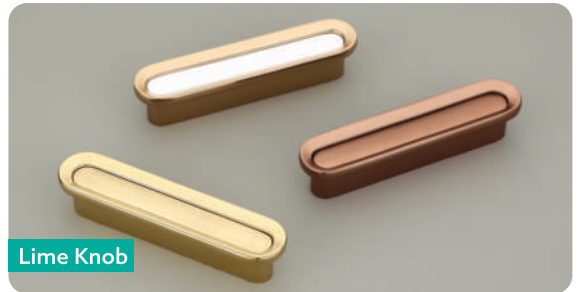

FINISH | White, Black, Brown, Red, Pink, Green, Orange

SIZE

J-Square Knob

FINISH | White/CP  
 SIZE | 100 MM

J-Round Knob

FINISH | AB, CA  
 SIZE | 100 MM

J-Ring Knob

FINISH | RG, AB, Black  
 SIZE |