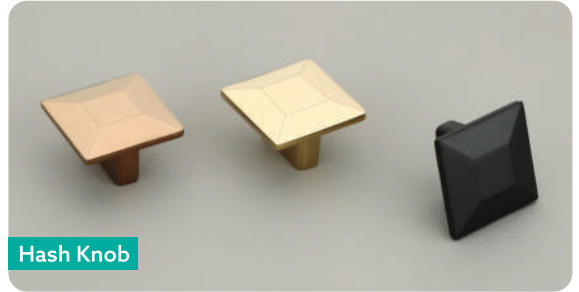

Hash Knob

FINISH | PVD Gold, PVD RG, Matt Black

SIZE