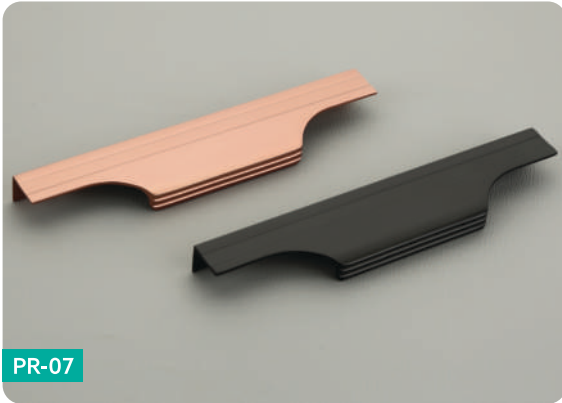

PR-11

PR-07

FINISH | Copper, Black
SIZE | 200, 300, 450, 600, 900 MM