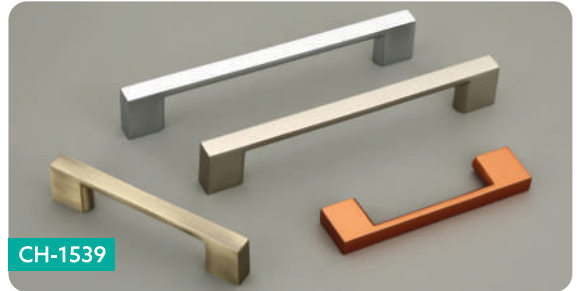

CH-823

FINISH | SS, Satin Black  
 SIZE | Knob, 96, 160, 224, 288, 416 MM

CH-831

FINISH | AB

SIZE | Knob, 96, 160, 224, 288, 416 MM

CH-1539

FINISH | CP, Satin, Choco, AB

SIZE | 96, 160, 224, 288, 416 MM