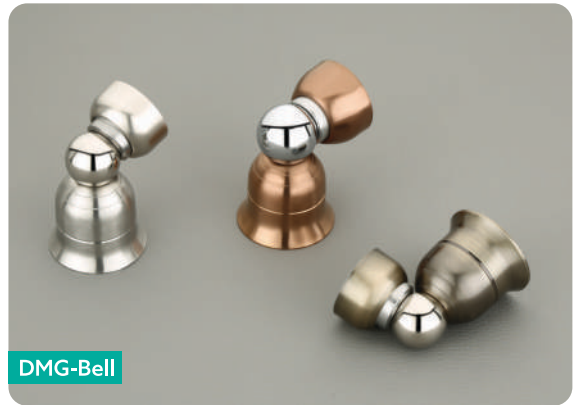

**DS-Square**

FINISH | SS, AB, Gold, Choco, Black  
SIZE

**DS-Jumbo**

FINISH | SS, AB  
SIZE

**Auto Stopper**

FINISH | SS, AB  
SIZE

DMG-Avis

FINISH | SS, AB, RG, MBN  
 SIZE |