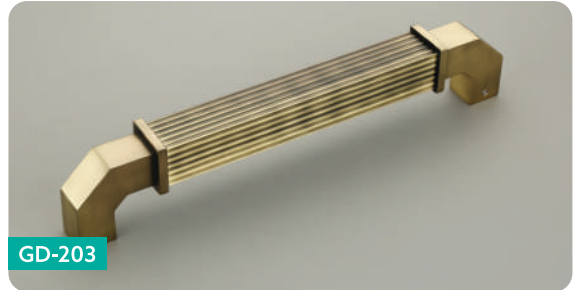

GD-203

FINISH | AB
SIZE | 300, 450, 600, 900 MM