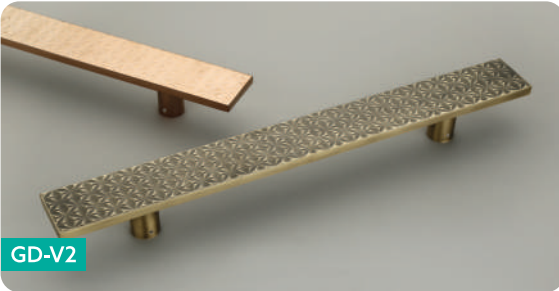

GD-Mojo

GD-V2

FINISH | AB, PVD RG
SIZE | 300, 450 MM