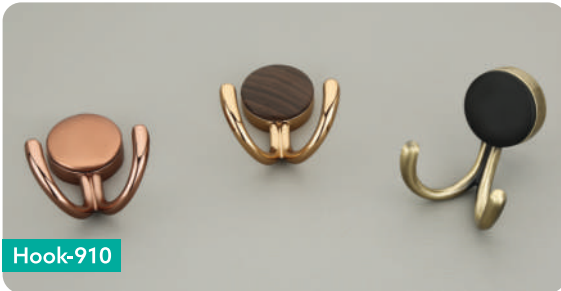

Hook-915

FINISH | CP, SS Brush  
SIZE | 4 Pin, 5 Pin, 6 Pin

Hook-916

FINISH | CP  
SIZE | 4 Pin, 5 Pin, 6 Pin

Hook-920

FINISH | CP, SS Brush  
SIZE | 4 Pin, 5 Pin, 6 Pin

Hook-921

FINISH | SS Brush  
SIZE | 4 Pin, 5 Pin, 6 Pin

Hook-924

FINISH | Choco, AB, MBN  
SIZE | 4 Pin, 5 Pin, 6 Pin

Hook-910

FINISH | Choco/RG, Gold/Wenge, AB/Black  
SIZE |

Hook-918

FINISH | Satin, AB  
SIZE |

Hook-919

FINISH | Satin, AB