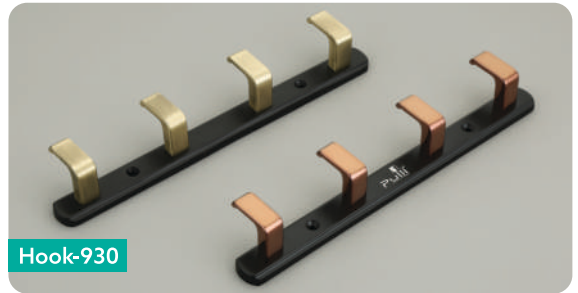

FINISH | CP, AB

SIZE |

Hook-927

FINISH | PVD Gold, PVD RG

SIZE | 1 Pin, 4 Pin, 6 Pin

Hook-930

FINISH | Black/AB, Black/Choco

SIZE | 4 Pin, 6 Pin