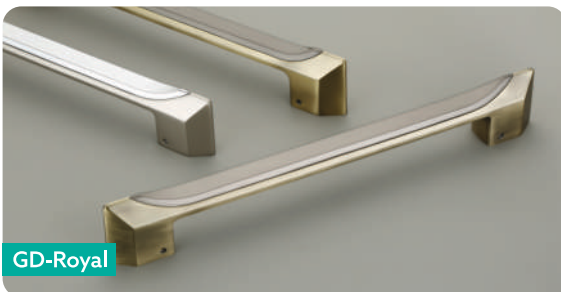

GD-V7

GD-Royal

FINISH | Satin/CP, AB/MBN, MBN/RG

SIZE | 300, 450, 600 MM