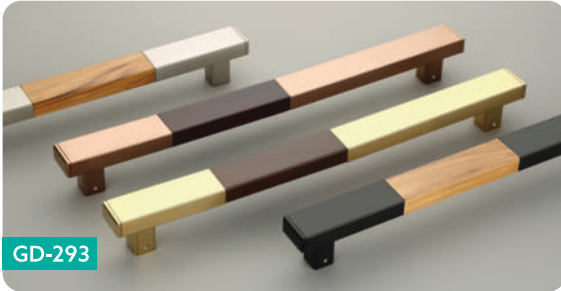

**GD-281**

**FINISH** | SS, Black, PVD Gold, PVD RG  
**SIZE** | 300, 450, 600, 900, 1200 MM

**GD-287**

**FINISH** | SS, Black, PVD Gold, PVD RG  
**SIZE** | 450, 600, 900, 1200, 1500 MM

**GD-292**

**FINISH** | SS/CP, Black/Gold, Black/Rose Gold  
**SIZE** | 300, 450, 600, 900, 1200 MM