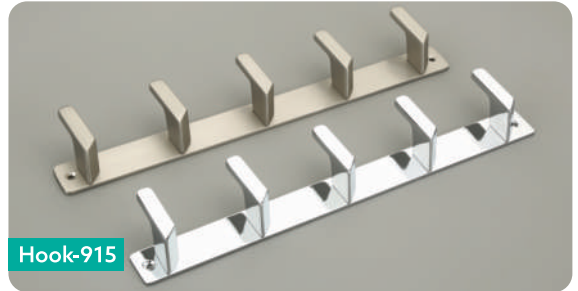

GD-Varsache

FINISH | Gold, Choco, AB, MBN  
SIZE | 96, 160 MM

GD-Elephant

FINISH | PVD Gold, PVD RG, PVD Black, White, AB

SIZE | 200 MM (12"), 300 MM (17")

Hook-912

FINISH | SS Brush  
SIZE | 4 Pin, 5 Pin, 6 Pin