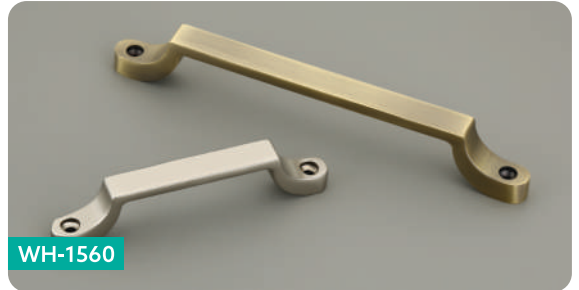

CH-JP-3

FINISH | White, Red, Wenge  
 SIZE | 96, 128, 160, 224, 288 MM

**WH-505**

FINISH | SS  
SIZE | 96, 128, 160 MM

**WH-606**

FINISH | CP/TT  
SIZE | 96, 128, 160, 224 MM

**WH-630**

FINISH | Satin, AB  
SIZE | 96, 128, 160 MM