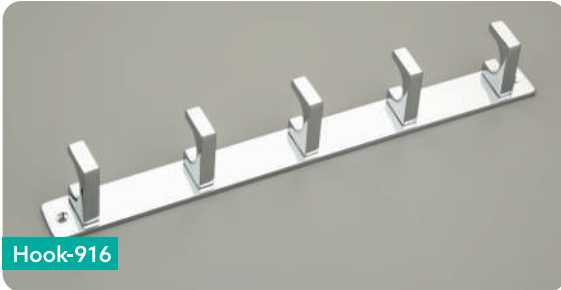

Hook-920

Hook-916

FINISH | CP
SIZE | 4 Pin, 5 Pin, 6 Pin