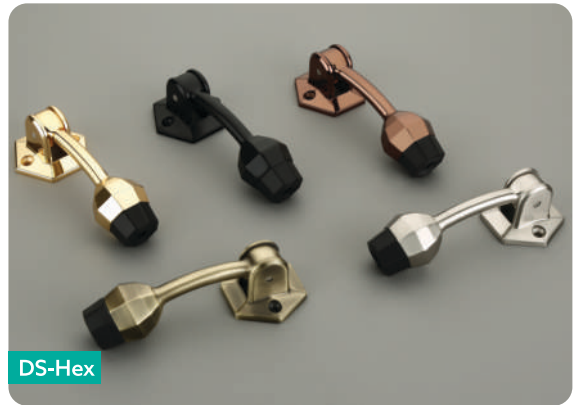

DS-Hex

FINISH | SS, AB, Gold, Choco, Black
SIZE