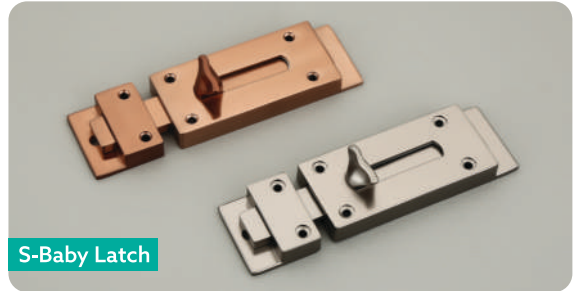

S-Baby Latch

FINISH | Satin, MBN, RG

SIZE |