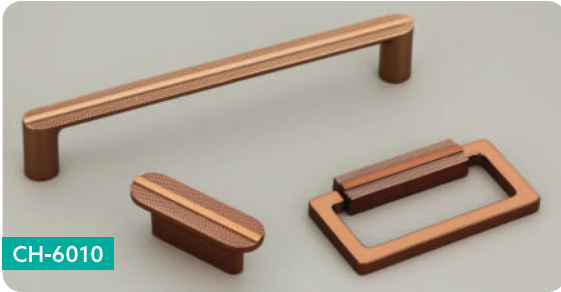

FINISH | CP, Satin

SIZE | 96, 160, 224, 288 MM

03 Cabinet Handle

CH-6003

FINISH | Satin, Choco  
 SIZE | 96, 160, 224, 288 MM

CH-6004

FINISH | AB, Choco/White  
 SIZE | 96, 160, 224, 288 MM

CH-6010