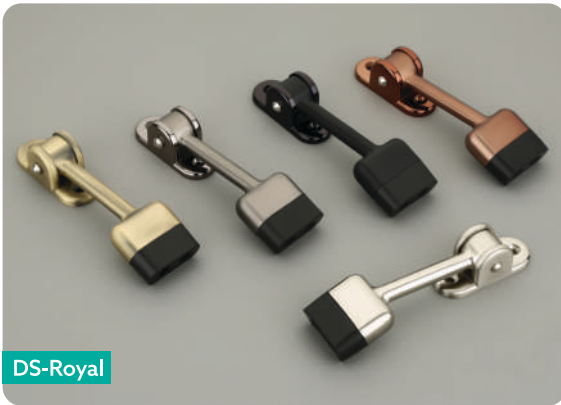

SL-1005

FINISH | SS, AB, Black, PVD Gold, PVD RG  
 SIZE | 3", 4"

**DS-Royal**

FINISH | SS, AB, MBN, Choco, Black  
SIZE

**DS-Hex**

FINISH | SS, AB, Gold, Choco, Black  
SIZE

**Foot Stopper**

FINISH | SS, AB, MBN, Choco  
SIZE