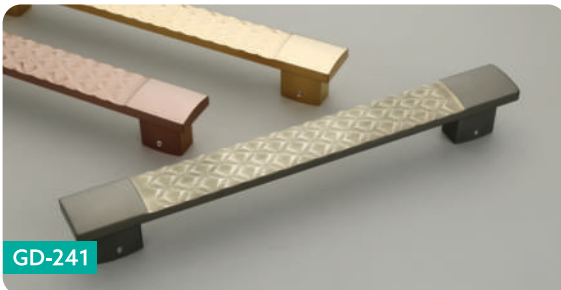

GD-259

GD-241

FINISH | AB, PVD Gold, PVD RG
SIZE | 300, 450 MM