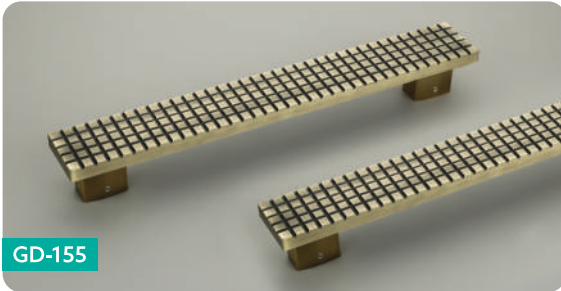

SIZE |

Stone Kadi

FINISH | CP/SS, Gold/AB, RG/MBN, MBN/Black

SIZE |

**GD-155**

**FINISH** | AB  
**SIZE** | 300, 450, 600 MM

**GD-200**

**FINISH** | Satin/Teak Wood, CP/SS  
**SIZE** | 300, 450, 600, 900 MM