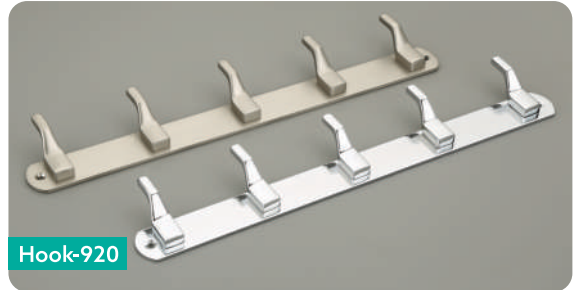

Hook-920

FINISH | CP, SS Brush
SIZE | 4 Pin, 5 Pin, 6 Pin